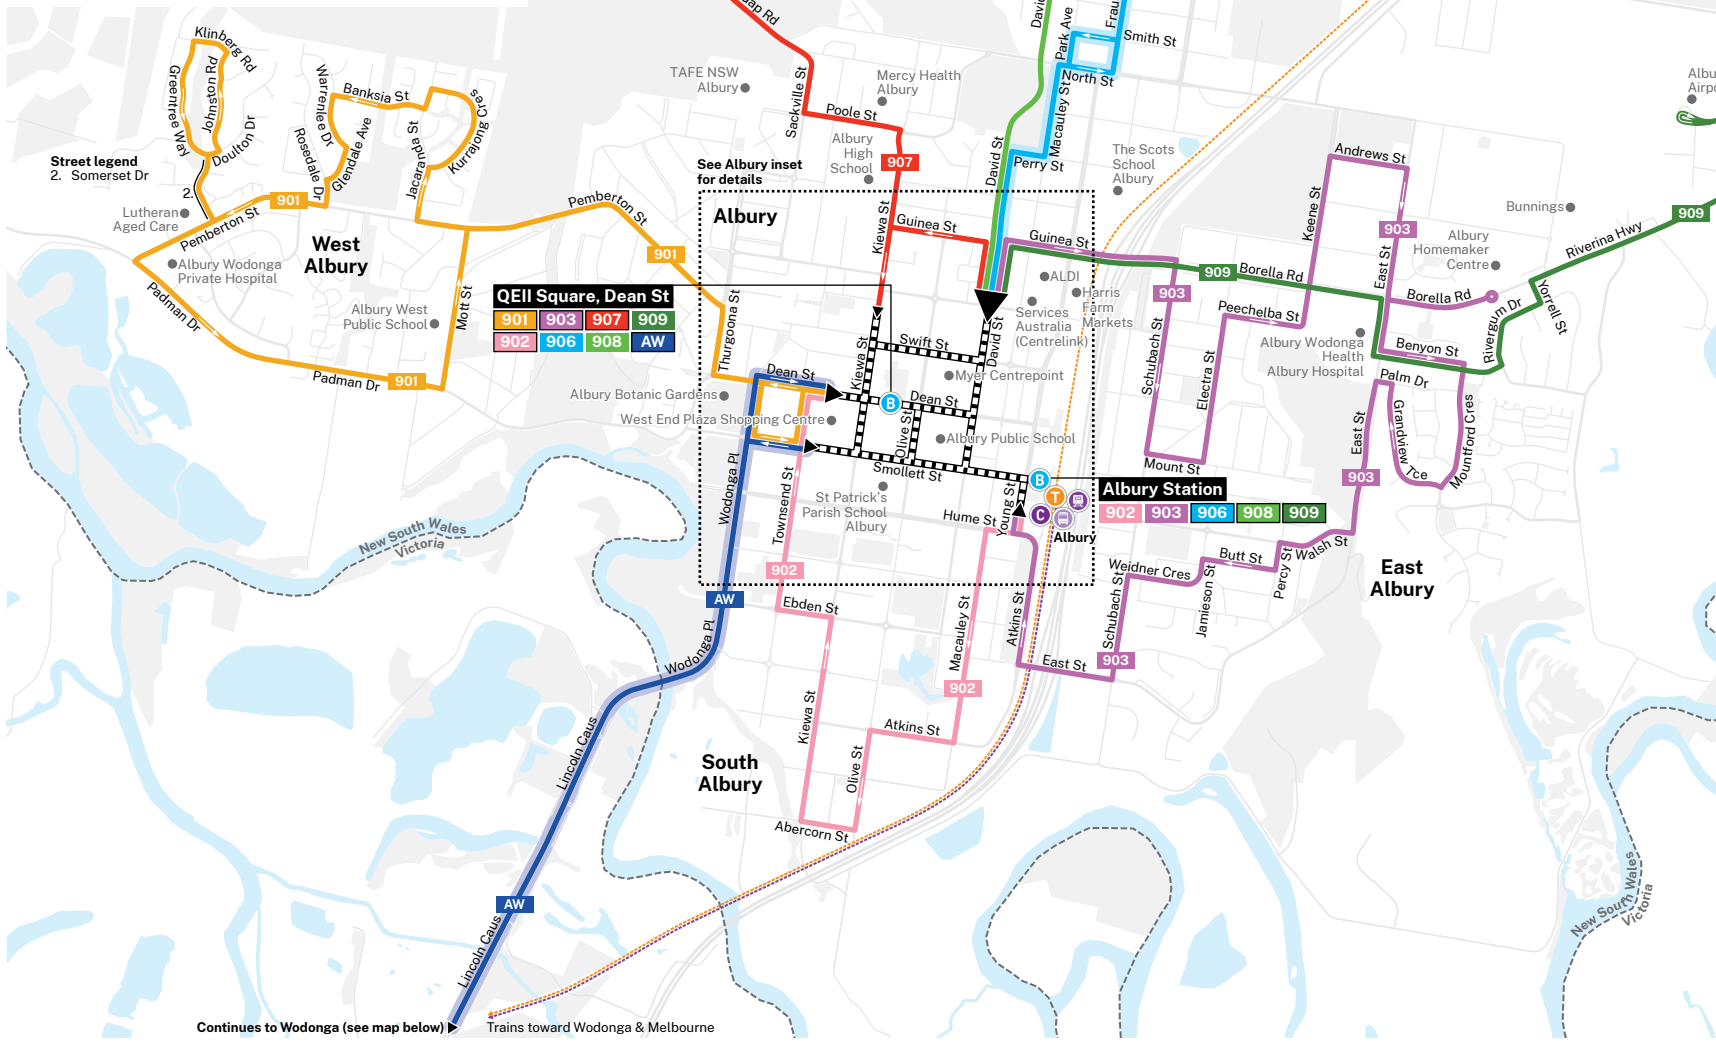

## Bus Route Index

New South Wales Services  
For further information on these routes, including ticketing, visit [transportnsw.info](http://transportnsw.info)

- Dyson Group Routes**
- 901 Albury to West Albury via Private Hospital
  - 902 Albury to South Albury
  - 903 Albury to East Albury via Albury Base Hospital
- Martin's Albury Routes**
- 906 Albury to Lavington via North Albury
  - 907 Albury to Quicks Hill via TAFE & Lavington
  - 908 Albury to Thurgoona via Lavington & University
  - 909 Albury to Thurgoona via Albury Base Hospital & Airport

Victoria Services  
For further information on these routes, including ticketing, visit [ptv.vic.gov.au](http://ptv.vic.gov.au)

- Dyson Group Routes**
- AW Albury to Wodonga
  - B Wodonga to Baranduda
  - C Birallee Village to Wodonga via Chifley Street
  - E Wodonga to Wodonga East
  - F Wodonga to Birallee Village via Felttimber Creek Road
  - G Wodonga to West Wodonga via Birallee Village, Gayview Drive, Mayfair Drive & Wodonga Plaza
  - M Wodonga to West Wodonga via Wodonga Plaza, Mayfair Drive & Birallee Village
  - O Birallee Village to West Wodonga via TAFE, University & Mayfair Drive
  - S Wodonga to Wodonga South
  - T Wodonga to West Wodonga via Wodonga Plaza, TAFE, University & Birallee Village
  - WS Wodonga to Birallee Village via Wodonga Plaza
  - 150 Saturday-only service (see inset)
  - 160 Saturday-only service (see inset)

## Regional Services from Albury Station

NSW TrainLink Services  
For further information on these routes, including ticketing, visit [transportnsw.info/regional](http://transportnsw.info/regional)

- Train Destinations**
- Melbourne via Wangaratta, Benalla & Seymour
  - Sydney via Wagga Wagga, Cootamundra, Yass & Goulburn